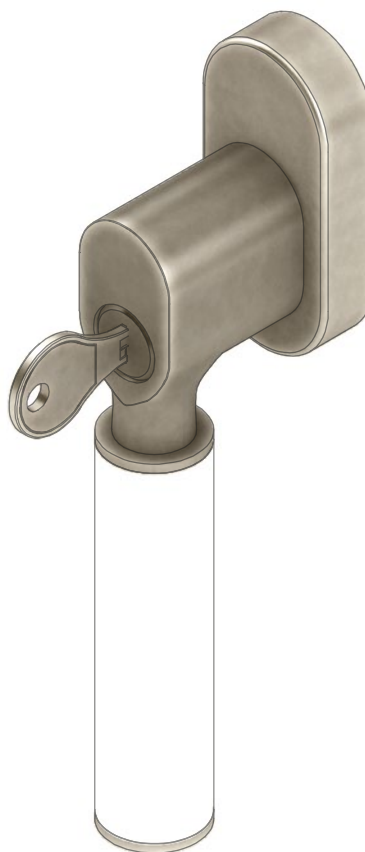

ATELIER BONOMI

Drehkipp con Chiave per Finestra Serie Bauhaus 03 Bauhuahs 03 Series Drehkipp Window Handle with Key

Dimensioni
Dimensions

L	P	D	W	H
132	50	21	31	65

Dimensioni in millimetri
Dimensions given in millimeters

Fornito con meccanismo DK q.7x45mm e viti M5x50mm.
Disponibile in tutte le finiture standard.

Dimensioni e finiture su misura disponibili su richiesta.

Regularly furnished with DK mechanism q.7x45mm and M5x50mm screws.
Additional sizes available by special order. Available in standard and custom finishes.