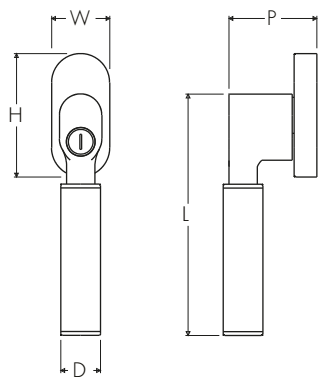

ATELIER BONOMI

Drehkipp con Chiave per Finestra Serie Bauhaus 03 Bauhuahs 03 Series Drehkipp Window Handle with Key

Dimensioni
Dimensions

L	P	D	W	H
132	50	21	31	65

Dimensioni in millimetri
Dimensions given in millimeters

Fornito con meccanismo DK q.7x45mm e viti M5x50mm.
Disponibile in tutte le finiture standard.

Dimensioni e finiture su misura disponibili su richiesta.

Regularly furnished with DK mechanism q.7x45mm and M5x50mm screws.
Additional sizes available by special order. Available in standard and custom finishes.